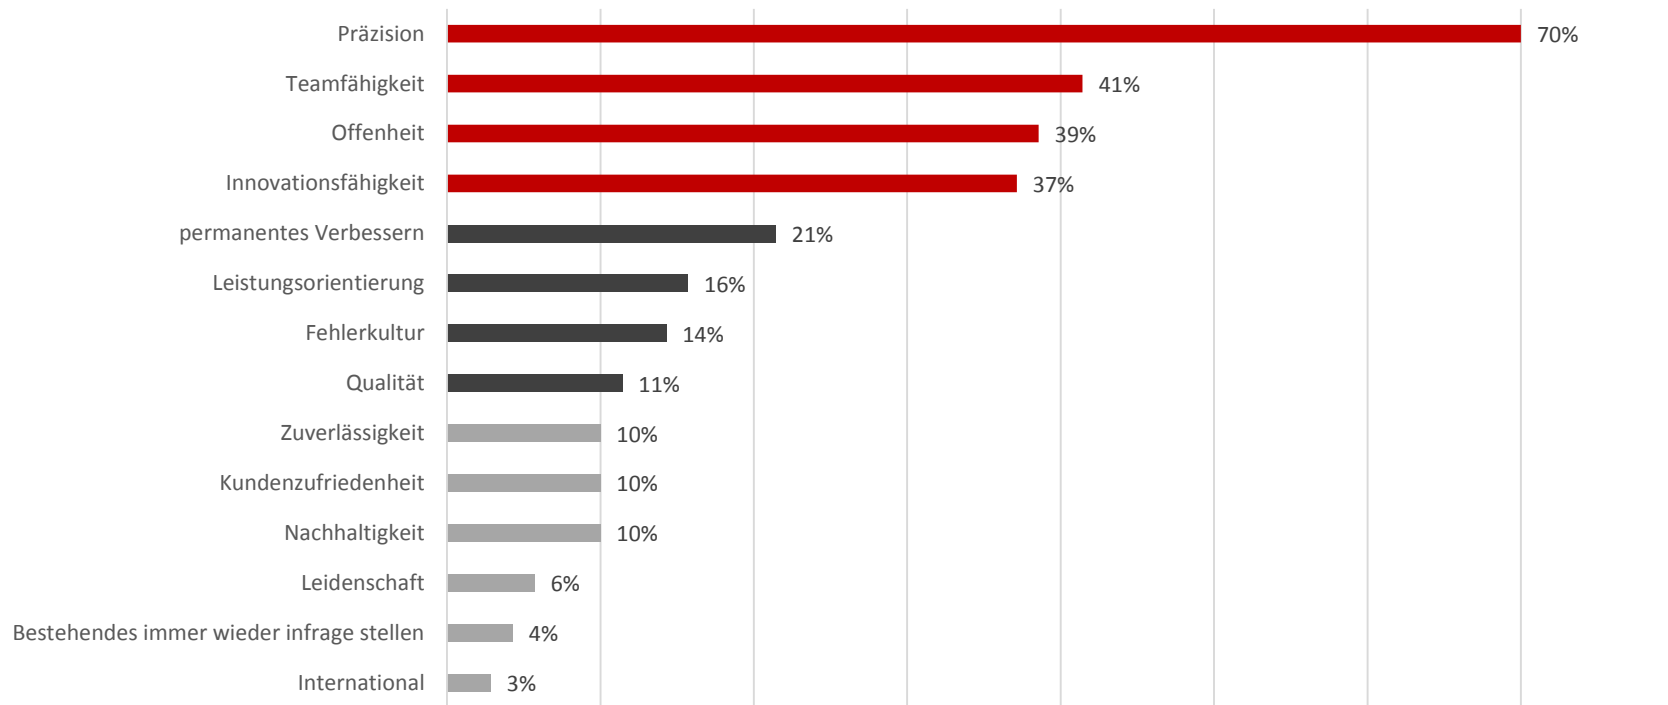

Frage des Monats Juli 2018: Unternehmens-Werte wie Präzision bzw. Teamfähigkeit, Offenheit und Innovationsfähigkeit sind relevant, während z.B. Zuverlässigkeit, Kundenzufriedenheit oder Nachhaltigkeit deutlich unterrepräsentiert sind.

Welche Werte sind Ihrem Unternehmen besonders wichtig?

Erhebungszeitraum: 24.7.-1.8.18, Grundgesamtheit: 70 Antworten